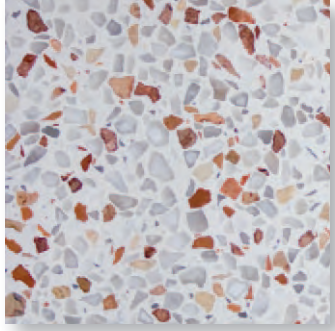

Terrazzo

Sand

Coral

Hazel

Emerald

Silver

Grey

YOUR COLOUR, YOUR DESIGN™
create
STONE

Aida Arctic White Calacatta

Sabbia Madreperla Ambra

Beige Marfil Giotto Botticino

Perlato Appia Fior Di Pesco Breccia Aurora

Rasotica Rosso Asiago Verde Tirreno

Rosso Levanto Grigio Carnico Nero Portoro

Quartz Range

Gris Perlado Capri Duna

Arena Canela Glace

Ceniza Serena Antracita

Asturias Viareggio Black

Arco Iris Rubino Corniola

Sol Onice Agata

Turchese Zircone Smeraldo

Engineered Stone Tiles
for Commercial and
Domestic Projects.
Project Custom Colours
to your Colour and Design

Tile Sizes
300 x 300 x 12mm
300 x 600 x 12mm
400 x 400 x 12mm
600 x 600 x 12mm
Custom sizes and
colours available
Also available in slabs