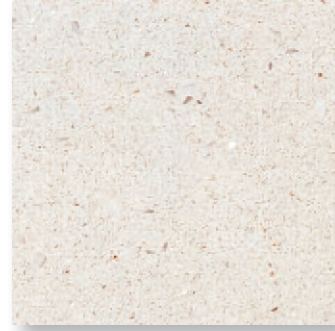

White Quartz

Diamante