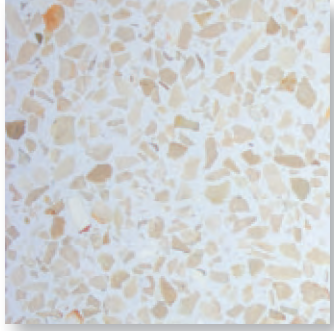

Terrazzo

Sand

Coral

Hazel

Emerald

Silver

Grey

YOUR COLOUR, YOUR DESIGN™
create
STONE

Aida Arctic White Calacatta

Sabbia Madreperla Ambra

Beige Marfil Giotto Botticino

Perlato Appia Fior Di Pesco Breccia Aurora

Rasotica Rosso Asiago Verde Tirreno

Rosso Levanto Grigio Carnico Nero Portoro

Quartz Range

Gris Perlado Capri Duna

Arena Canela Glace

Ceniza Serena Antracita

Asturias Viareggio Black

Arco Iris Rubino Corniola

Sol Onice Agata

Turchese Zircone Smeraldo

Engineered Stone Tiles
for Commercial and
Domestic Projects.
Project Custom Colours
to your Colour and Design

Tile Sizes
300 x 300 x 12mm
300 x 600 x 12mm
400 x 400 x 12mm
600 x 600 x 12mm
Custom sizes and
colours available
Also available in slabs