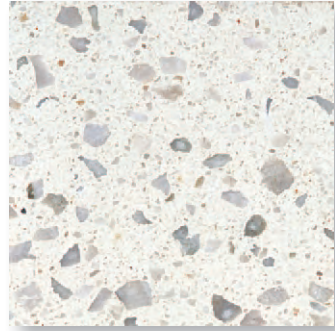

Terrazzo

YOUR COLOUR, YOUR DESIGN™
create
STONE

Tile Collection

Create Stone Pty. Ltd.
Telephone: +61 3 9497 5482
Email: info@createstone.com.au
Web: www.createstone.com.au

White Quartz

Rein