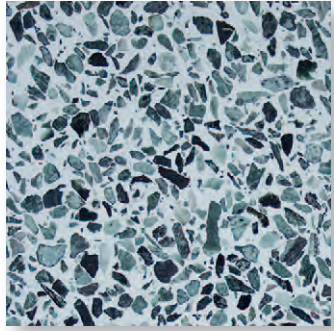

Terrazzo

Sand

Coral

Hazel

Emerald

Silver

Grey

YOUR COLOUR, YOUR DESIGN™
create
STONE

Aida Arctic White Calacatta

Sabbia Madreperla Ambra

Beige Marfil Giotto Botticino

Perlato Appia Fior Di Pesco Breccia Aurora

Rasotica Rosso Asiago Verde Tirreno

Rosso Levanto Grigio Carnico Nero Portoro

Quartz Range

Gris Perlado Capri Duna

Arena Canela Glace

Ceniza Serena Antracita

Asturias Viareggio Black

Arco Iris Rubino Corniola

Sol Onice Agata

Turchese Zircone Smeraldo

Engineered Stone Tiles
for Commercial and
Domestic Projects.
Project Custom Colours
to your Colour and Design

Tile Sizes
300 x 300 x 12mm
300 x 600 x 12mm
400 x 400 x 12mm
600 x 600 x 12mm
Custom sizes and
colours available
Also available in slabs