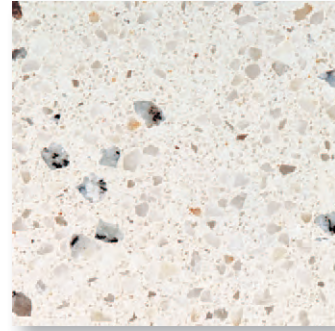

Terrazzo

YOUR COLOUR, YOUR DESIGN™
create
STONE

Tile Collection

Create Stone Pty. Ltd.
Telephone: +61 3 9497 5482
Email: info@createstone.com.au
Web: www.createstone.com.au

White Quartz

Taormina