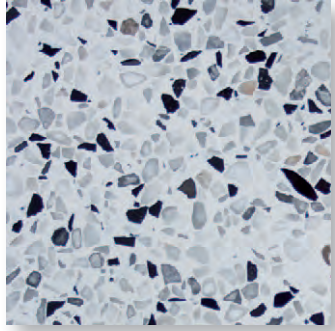

Terrazzo

Sand

Coral

Hazel

Emerald

Silver

Grey

YOUR COLOUR, YOUR DESIGN™
create
STONE

Aida Arctic White Calacatta

Sabbia Madreperla Ambra

Beige Marfil Giotto Botticino

Perlato Appia Fior Di Pesco Breccia Aurora

Rasotica Rosso Asiago Verde Tirreno

Rosso Levanto Grigio Carnico Nero Portoro

Quartz Range

Gris Perlado Capri Duna

Arena Canela Glace

Ceniza Serena Antracita

Asturias Viareggio Black

Arco Iris Rubino Corniola

Sol Onice Agata

Turchese Zircone Smeraldo

Engineered Stone Tiles
for Commercial and
Domestic Projects.
Project Custom Colours
to your Colour and Design

Tile Sizes
300 x 300 x 12mm
300 x 600 x 12mm
400 x 400 x 12mm
600 x 600 x 12mm
Custom sizes and
colours available
Also available in slabs